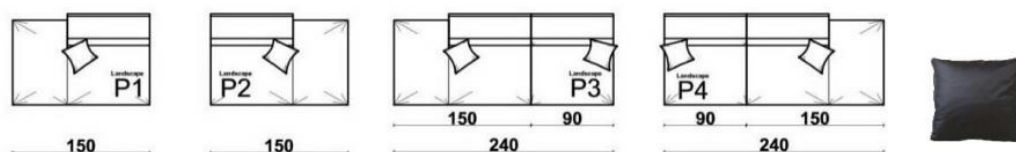

naziv	LANDSCAPE P1	LANDSCAPE P2	LANDSCAPE P3	LANDSCAPE P4	LANDSCAPE vzgl. 40x40
oznaka	LAN-P1	LAN-P2	LAN-P3	LAN-P4	CUS 40x40
dimenzije (LxDxH)	150x100 h.76	150x100 h.76	240x100 h.76	240x100 h.76	40x40
usnje: cat 300	2,001	2,001	3,392	3,392	87
cat 500	2,358	2,358	4,048	4,048	120
cat 700	2,519	2,519	4,336	4,336	133
tkanine: BASIC	1,472	1,472	2,427	2,427	46
LUX	1,541	1,541	2,542	2,542	55
ELEGANT	1,610	1,610	2,657	2,657	60
EXCLUSIVE	1,679	1,679	2,795	2,795	69
PREMIUM	1,828	1,828	3,047	3,047	83
LUXURY	2,059	2,059	3,438	3,438	110