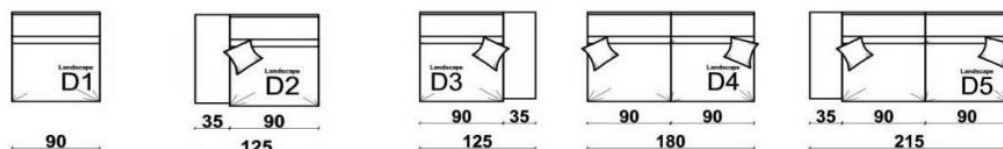

naziv	LANDSCAPE D1	LANDSCAPE D2	LANDSCAPE D3	LANDSCAPE D4	LANDSCAPE D5
oznaka	LAN-D1	LAN-D2	LAN-D3	LAN-D4	LAN-D5
dimenzije (LxDxH)	90x100 h.76	125x100 h.76	125x100 h.76	180x100 h.76	215x100 h.76
usnje: cat 300	1,483	1,932	1,932	2,668	3,335
cat 500	1,771	2,300	2,300	3,220	3,979
cat 700	1,886	2,473	2,473	3,461	4,278
tkanine: BASIC	1,104	1,403	1,403	1,886	2,346
LUX	1,150	1,461	1,461	1,966	2,450
ELEGANT	1,196	1,541	1,541	2,082	2,599
EXCLUSIVE	1,265	1,610	1,610	2,197	2,737
PREMIUM	1,369	1,771	1,771	2,415	3,013
LUXURY	1,541	2,001	2,001	2,749	3,415