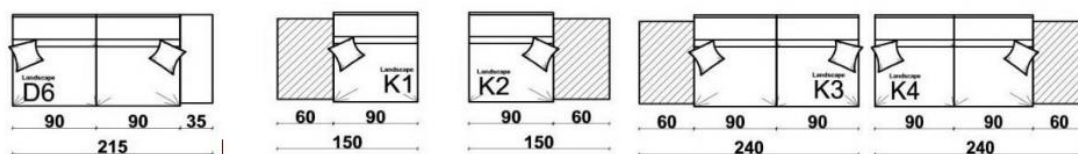

naziv	LANDSCAPE D6	LANDSCAPE K1	LANDSCAPE K2	LANDSCAPE K3	LANDSCAPE K4
oznaka	LAN-D6	LAN-K1	LAN-K2	LAN-K3	LAN-K4
dimenzije (LxDxH)	215x100 h.76	150x100 h.76	150x100 h.76	240x100 h.76	240x100 h.76
usnje: cat 300	3,335	1,690	1,690	3,047	3,047
cat 500	3,979	1,955	1,955	3,553	3,553
cat 700	4,278	2,082	2,082	3,829	3,829
tkanine: BASIC	2,346	1,300	1,300	2,266	2,266
LUX	2,450	1,346	1,346	2,358	2,358
ELEGANT	2,599	1,392	1,392	2,473	2,473
EXCLUSIVE	2,737	1,449	1,449	2,576	2,576
PREMIUM	3,013	1,564	1,564	2,795	2,795
LUXURY	3,415	1,725	1,725	3,128	3,128