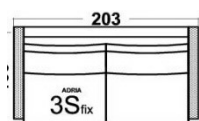

ADRIA

FRAME	sofa bed mechanism; solid beech wood, wooden panels
SUPPORT	sofa bed mechanism, mattress 11cm or elastic webbing
SEATING	HR foam 35/36, wadding
BACKREST	foam L 25/15, wadding
HANDREST	foam L 25/15, wadding
LEGS	RAL colored metal

Ime	3-SEATER FIX	2.5-SEATER FIX	2-SEATER FIX	ARMCHAIR	OTTOMAN
Oznaka	ADR-3S fix	ADR-2.5S fix	ADR-2S fix	ADR-armch	ADR- tub
Dimenzije (LxDxH)	203x100 h.90	183x100 h.90	163x100 h.90	75x100 h.90	104x60 h.46
Usnje CAT300	3.001	2.806	2.634	1.713	862
Tkanine BASIC	1.966	1.874	1.817	1.150	610

ADRIA

Ime	3-SEATER MECHANISM	2.5-SEATER MECHANISM	2-SEATER MECHANISM	LONGCHAIR	MERIDIAN
Oznaka	ADR-3S meh	ADR-2.5S meh	ADR-2S meh	ADR- L(L/R)	ADR-M(L/R)
Dimenzije (LxDxH)	203x100 h.90	183x100 h.90	163x100 h.90	226x100 h.90	188x100 h.90
Usnje CAT300	4.232	3.875	3.737	3.197	3.001
Tkanine BASIC	3.001	2.760	2.588	2.035	1.840

Ime	3--SEATER MECHANISM (L/R)	2.5-SEATER MECHANISM (L/R)	2-SEATER MECHANISM (L/R)	CORNER SOFA
Oznaka	ADR-3S(L/R)meh	ADR-2.5S(L/R)meh	ADR-2S(L/R)meh	2.5SLmeh+LR
Dimenzije (LxDxH)	192x100 h.90	172x100 h.90	152x100 h.90	272x226
Usnje CAT300	3.921	3.565	3.415	6.762
Tkanine BASIC	2.737	2.588	2.392	4.623