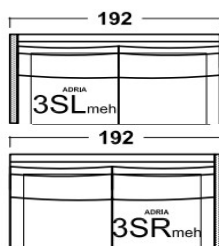

ADRIA

FRAME	sofa bed mechanism; solid beech wood, wooden panels
SUPPORT	sofa bed mechanism, mattress 11cm or elastic webbing
SEATING	HR foam 35/36, wadding
BACKREST	foam L 25/15, wadding
HANDREST	foam L 25/15, wadding
LEGS	RAL colored metal

Ime	3-SEATER FIX	2.5-SEATER FIX	2-SEATER FIX	ARMCHAIR	OTTOMAN
Oznaka	ADR-3S fix	ADR-2.5S fix	ADR-2S fix	ADR-armch	ADR- tub
Dimenzije (LxDxH)	203x100 h.90	183x100 h.90	163x100 h.90	75x100 h.90	104x60 h.46
Usnje CAT300	3.001	2.806	2.634	1.713	862
Tkanine BASIC	1.966	1.874	1.817	1.150	610

ADRIA

Ime	3-SEATER MECHANISM	2.5-SEATER MECHANISM	2-SEATER MECHANISM	LONGCHAIR	MERIDIAN
Oznaka	ADR-3S meh	ADR-2.5S meh	ADR-2S meh	ADR- L(L/R)	ADR-M(L/R)
Dimenzije (LxDxH)	203x100 h.90	183x100 h.90	163x100 h.90	226x100 h.90	188x100 h.90
Usnje CAT300	4.232	3.875	3.737	3.197	3.001
Tkanine BASIC	3.001	2.760	2.588	2.035	1.840

Ime	3--SEATER MECHANISM (L/R)	2.5-SEATER MECHANISM (L/R)	2-SEATER MECHANISM (L/R)	CORNER SOFA
Oznaka	ADR-3S(L/R)meh	ADR-2.5S(L/R)meh	ADR-2S(L/R)meh	2.5SLmeh+LR
Dimenzije (LxDxH)	192x100 h.90	172x100 h.90	152x100 h.90	272x226
Usnje CAT300	3.921	3.565	3.415	6.762
Tkanine BASIC	2.737	2.588	2.392	4.623