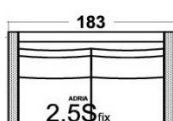

ADRIA

FRAME	sofa bed mechanism; solid beech wood, wooden panels
SUPPORT	sofa bed mechanism, mattress 11cm or elastic webbing
SEATING	HR foam 35/36, wadding
BACKREST	foam L 25/15, wadding
HANDREST	foam L 25/15, wadding
LEGS	RAL colored metal

Ime	3-SEATER FIX	2.5-SEATER FIX	2-SEATER FIX	ARMCHAIR	OTTOMAN
Oznaka	ADR-3S fix	ADR-2.5S fix	ADR-2S fix	ADR-armch	ADR- tub
Dimenzije (LxDxH)	203x100 h.90	183x100 h.90	163x100 h.90	75x100 h.90	104x60 h.46
Usnje CAT300	3.001	2.806	2.634	1.713	862
Tkanine BASIC	1.966	1.874	1.817	1.150	610

Ime	3-SEATER FIX (L/R)	2.5-SEATER FIX (L/R)	2--SEATER FIX (L/R)	CUSHION ROLLER	ARMREST
Oznaka	ADR-3S	ADR-2.5S	ADR-RN	CUS Roller	ADR-RN
Dimenzije (LxDxH)	192x100 h.90	172x100 h.90	152x100 h.90	∅20 x 61	11x101 h.74
Usnje CAT300	2.691	2.530	2.358	110	322
Tkanine BASIC	1.828	1.713	1.644	78	184

Ime	3--SEATER MECHANISM (L/R)	2.5-SEATER MECHANISM (L/R)	2-SEATER MECHANISM (L/R)	CORNER SOFA
Oznaka	ADR-3S(L/R)meh	ADR-2.5S(L/R)meh	ADR-2S(L/R)meh	2.5SLmeh+LR
Dimenzije (LxDxH)	192x100 h.90	172x100 h.90	152x100 h.90	272x226
Usnje CAT300	3.921	3.565	3.415	6.762
Tkanine BASIC	2.737	2.588	2.392	4.623