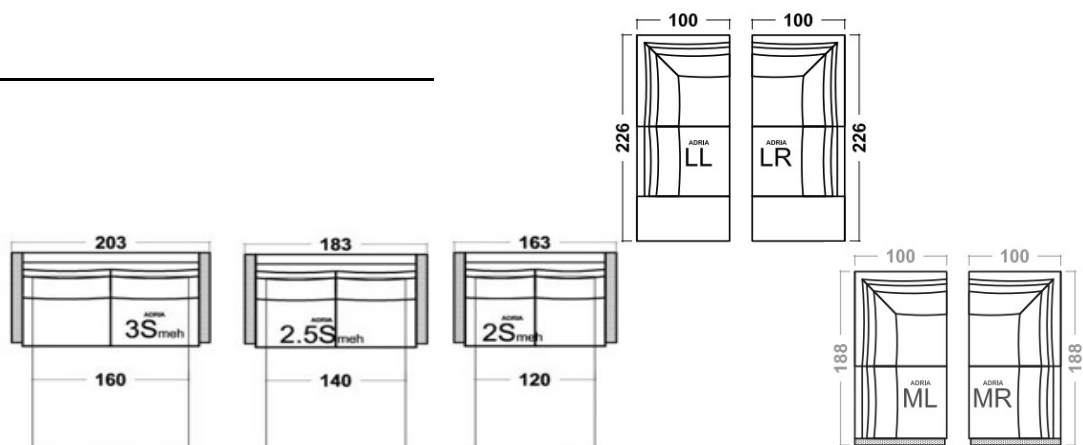

ADRIA

FRAME	sofa bed mechanism; solid beech wood, wooden panels
SUPPORT	sofa bed mechanism, mattress 11cm or elastic webbing
SEATING	HR foam 35/36, wadding
BACKREST	foam L 25/15, wadding
HANDREST	foam L 25/15, wadding
LEGS	RAL colored metal

Ime	3-SEATER FIX	2.5-SEATER FIX	2-SEATER FIX	ARMCHAIR	OTTOMAN
Oznaka	ADR-3S fix	ADR-2.5S fix	ADR-2S fix	ADR-armch	ADR- tub
Dimenzije (LxDxH)	203x100 h.90	183x100 h.90	163x100 h.90	75x100 h.90	104x60 h.46
Usnje CAT300	3.001	2.806	2.634	1.713	862
Tkanine BASIC	1.966	1.874	1.817	1.150	610

ADRIA

Ime	3-SEATER MECHANISM	2.5-SEATER MECHANISM	2-SEATER MECHANISM	LONGCHAIR	MERIDIAN
Oznaka	ADR-3S meh	ADR-2.5S meh	ADR-2S meh	ADR- L(L/R)	ADR-M(L/R)
Dimenzije (LxDxH)	203x100 h.90	183x100 h.90	163x100 h.90	226x100 h.90	188x100 h.90
Usnje CAT300	4.232	3.875	3.737	3.197	3.001
Tkanine BASIC	3.001	2.760	2.588	2.035	1.840

Ime	3--SEATER MECHANISM (L/R)	2.5-SEATER MECHANISM (L/R)	2-SEATER MECHANISM (L/R)	CORNER SOFA
Oznaka	ADR-3S(L/R)meh	ADR-2.5S(L/R)meh	ADR-2S(L/R)meh	2.5SLmeh+LR
Dimenzije (LxDxH)	192x100 h.90	172x100 h.90	152x100 h.90	272x226
Usnje CAT300	3.921	3.565	3.415	6.762
Tkanine BASIC	2.737	2.588	2.392	4.623