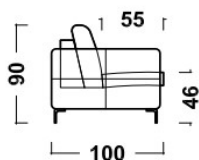

ADRIA

FRAME	sofa bed mechanism; solid beech wood, wooden panels
SUPPORT	sofa bed mechanism, mattress 11cm or elastic webbing
SEATING	HR foam 35/36, wadding
BACKREST	foam L 25/15, wadding
HANDREST	foam L 25/15, wadding
LEGS	RAL colored metal

Ime	3-SEATER FIX	2.5-SEATER FIX	2-SEATER FIX	ARMCHAIR	OTTOMAN
Oznaka	ADR-3S fix	ADR-2.5S fix	ADR-2S fix	ADR-armch	ADR- tub
Dimenzije (LxDxH)	203x100 h.90	183x100 h.90	163x100 h.90	75x100 h.90	104x60 h.46
Usnje CAT300	3.001	2.806	2.634	1.713	862
Tkanine BASIC	1.966	1.874	1.817	1.150	610

ADRIA

Ime	3-SEATER MECHANISM	2.5-SEATER MECHANISM	2-SEATER MECHANISM	LONGCHAIR	MERIDIAN
Oznaka	ADR-3S meh	ADR-2.5S meh	ADR-2S meh	ADR- L(L/R)	ADR-M(L/R)
Dimenzije (LxDxH)	203x100 h.90	183x100 h.90	163x100 h.90	226x100 h.90	188x100 h.90
Usnje CAT300	4.232	3.875	3.737	3.197	3.001
Tkanine BASIC	3.001	2.760	2.588	2.035	1.840

Ime	3--SEATER MECHANISM (L/R)	2.5-SEATER MECHANISM (L/R)	2-SEATER MECHANISM (L/R)	CORNER SOFA
Oznaka	ADR-3S(L/R)meh	ADR-2.5S(L/R)meh	ADR-2S(L/R)meh	2.5SLmeh+LR
Dimenzije (LxDxH)	192x100 h.90	172x100 h.90	152x100 h.90	272x226
Usnje CAT300	3.921	3.565	3.415	6.762
Tkanine BASIC	2.737	2.588	2.392	4.623