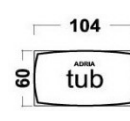

ADRIA

FRAME	sofa bed mechanism; solid beech wood, wooden panels
SUPPORT	sofa bed mechanism, mattress 11cm or elastic webbing
SEATING	HR foam 35/36, wadding
BACKREST	foam L 25/15, wadding
HANDREST	foam L 25/15, wadding
LEGS	RAL colored metal

Ime	3-SEATER FIX	2.5-SEATER FIX	2-SEATER FIX	ARMCHAIR	OTTOMAN
Oznaka	ADR-3S fix	ADR-2.5S fix	ADR-2S fix	ADR-armch	ADR- tub
Dimenzije (LxDxH)	203x100 h.90	183x100 h.90	163x100 h.90	75x100 h.90	104x60 h.46
Usnje CAT300	3.001	2.806	2.634	1.713	862
Tkanine BASIC	1.966	1.874	1.817	1.150	610

Ime	3-SEATER FIX (L/R)	2.5-SEATER FIX (L/R)	2--SEATER FIX (L/R)	CUSHION ROLLER	ARMREST
Oznaka	ADR-3S	ADR-2.5S	ADR-RN	CUS Roller	ADR-RN
Dimenzije (LxDxH)	192x100 h.90	172x100 h.90	152x100 h.90	∅20 x 61	11x101 h.74
Usnje CAT300	2.691	2.530	2.358	110	322
Tkanine BASIC	1.828	1.713	1.644	78	184

Ime	3--SEATER MECHANISM (L/R)	2.5-SEATER MECHANISM (L/R)	2-SEATER MECHANISM (L/R)	CORNER SOFA
Oznaka	ADR-3S(L/R)meh	ADR-2.5S(L/R)meh	ADR-2S(L/R)meh	2.5SLmeh+LR
Dimenzije (LxDxH)	192x100 h.90	172x100 h.90	152x100 h.90	272x226
Usnje CAT300	3.921	3.565	3.415	6.762
Tkanine BASIC	2.737	2.588	2.392	4.623