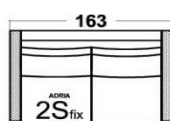

ADRIA

FRAME	sofa bed mechanism; solid beech wood, wooden panels
SUPPORT	sofa bed mechanism, mattress 11cm or elastic webbing
SEATING	HR foam 35/36, wadding
BACKREST	foam L 25/15, wadding
HANDREST	foam L 25/15, wadding
LEGS	RAL colored metal

Ime	3-SEATER FIX	2.5-SEATER FIX	2-SEATER FIX	ARMCHAIR	OTTOMAN
Oznaka	ADR-3S fix	ADR-2.5S fix	ADR-2S fix	ADR-armch	ADR- tub
Dimenzije (LxDxH)	203x100 h.90	183x100 h.90	163x100 h.90	75x100 h.90	104x60 h.46
Usnje CAT300	3.001	2.806	2.634	1.713	862
Tkanine BASIC	1.966	1.874	1.817	1.150	610

ADRIA

Ime	3-SEATER MECHANISM	2.5-SEATER MECHANISM	2-SEATER MECHANISM	LONGCHAIR	MERIDIAN
Oznaka	ADR-3S meh	ADR-2.5S meh	ADR-2S meh	ADR- L(L/R)	ADR-M(L/R)
Dimenzije (LxDxH)	203x100 h.90	183x100 h.90	163x100 h.90	226x100 h.90	188x100 h.90
Usnje CAT300	4.232	3.875	3.737	3.197	3.001
Tkanine BASIC	3.001	2.760	2.588	2.035	1.840

Ime	3--SEATER MECHANISM (L/R)	2.5-SEATER MECHANISM (L/R)	2-SEATER MECHANISM (L/R)	CORNER SOFA
Oznaka	ADR-3S(L/R)meh	ADR-2.5S(L/R)meh	ADR-2S(L/R)meh	2.5SLmeh+LR
Dimenzije (LxDxH)	192x100 h.90	172x100 h.90	152x100 h.90	272x226
Usnje CAT300	3.921	3.565	3.415	6.762
Tkanine BASIC	2.737	2.588	2.392	4.623