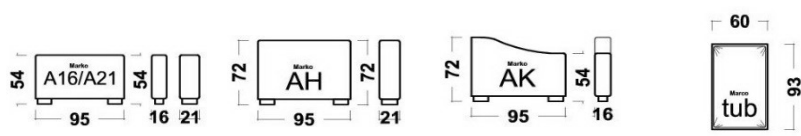

Mattress Dimenzije and mattress filling variants - supplements to the basic price:

ELEMENT	3-SEATER	2.5-SEATER	2-SEATER	ARMCHAIR
matress Dimenzije	160X195 h.12	140X195 h.12	120X195 h.12	70X195 h.12
S25	basic price	basic price	basic price	basic price
HR 35/36	115	103	81	57
HR 35/36 + Memory foam	184	161	138	92

MARKO

FRAME	sofa bed mechanism; solid beech wood, wooden panels
SUPPORT	sofa bed mechanism, mattress 11 cm or elastic webbing
SEATING	HR foam 35/36, wadding
BACKREST	foam L 25/15 and N 25/38
ARMREST	foam L 25/15
LEGS	beech wood 16x8 h.6cm

NOTE armrests can be chosen as desired. Armrests that are included in the price of elements are standard armrests of 16 and 21 cm, respectively

Ime	3-SEATER FIX with standard armrests	2.5-SEATER FIX with standard armrests	2-SEATER FIX with standard armrests	ARMCHAIR-FIX with standard armrests	CORNER
Oznaka	MRK-3S fix	MRK- 2.5S fix	MRK- 2S fix	MRK- 1S fix	MRK- A
Dimenzije (LxDxH)	213/223x104 h.87	193/203x104 h.87	173/183x104 h.87	123/133x104 h.87	104x104 h.87
Usnje CAT300	2.841	2.657	2.438	1.851	1.690
Tkanine BASIC	1.955	1.828	1.679	1.300	1.185

Ime	HEADREST	STANDARD ARMREST 16/21cm	ARMREST HIGHT-STREIGHT	CURVED ARMREST	POUF
Oznaka	MRK-HDR	MRK-A16 /A21	MRK-AH	MRK-AK	MRK- tub
Dimenzije (LxDxH)		16(21)x95 h.54	21x95 h.72	16x95 h.72/54	93x60 h.45
Usnje CAT300	195	357	425	379	552
Tkanine BASIC	161	265	288	253	357