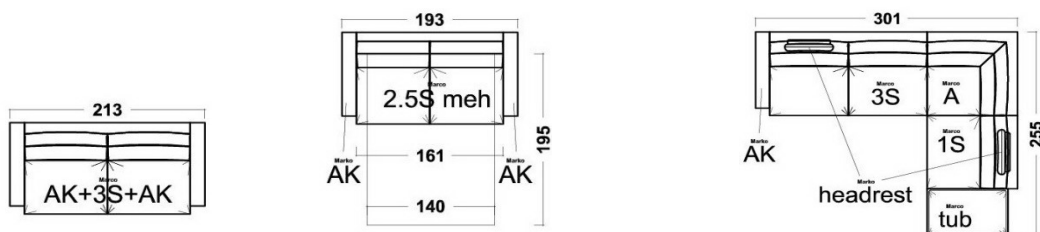

Mattress Dimenzije and mattress filling variants - supplements to the basic price:

ELEMENT	3-SEATER	2.5-SEATER	2-SEATER	ARMCHAIR
matress Dimenzije	160X195 h.12	140X195 h.12	120X195 h.12	70X195 h.12
S25	basic price	basic price	basic price	basic price
HR 35/36	115	103	81	57
HR 35/36 + Memory foam	184	161	138	92

NOTE armrests can be chosen as desired. Armrests that are included in the price of elements are standard armrests of 16 and 21 cm, respectively

Ime	3-SEATER FIX with standard armrests	2.5-SEATER FIX with standard armrests	2-SEATER FIX with standard armrests	ARMCHAIR-FIX with standard armrests	CORNER
Oznaka	MRK-3S fix	MRK- 2.5S fix	MRK- 2S fix	MRK- 1S fix	MRK- A
Dimenzije (LxDxH)	213/223x104 h.87	193/203x104 h.87	173/183x104 h.87	123/133x104 h.87	104x104 h.87
Usnje CAT300	2.841	2.657	2.438	1.851	1.690
Tkanine BASIC	1.955	1.828	1.679	1.300	1.185

Ime	HEADREST	STANDARD ARMREST 16/21cm	ARMREST HIGHT-STREIGHT	CURVED ARMREST	POUF
Oznaka	MRK-HDR	MRK-A16 /A21	MRK-AH	MRK-AK	MRK- tub
Dimenzije (LxDxH)		16(21)x95 h.54	21x95 h.72	16x95 h.72/54	93x60 h.45
Usnje CAT300	195	357	425	379	552
Tkanine BASIC	161	265	288	253	357

Ime	CORNER SOFA	CORNER SOFA	CORNER SOFA	3-SEATER WITH 2 SEPARATE SOFA-BEDS
Oznaka	3Smeh+LL	2,5Smeh+LL	2Smeh+LL	3S TWIN
Dimenzije (LxDxH)	307x154 h.87	287x154 h.87	267x154 h.87	224x104 h.87
Usnje CAT300	5.554	5.358	5.174	4.612
Tkanine BASIC	4.105	3.967	3.864	3.703