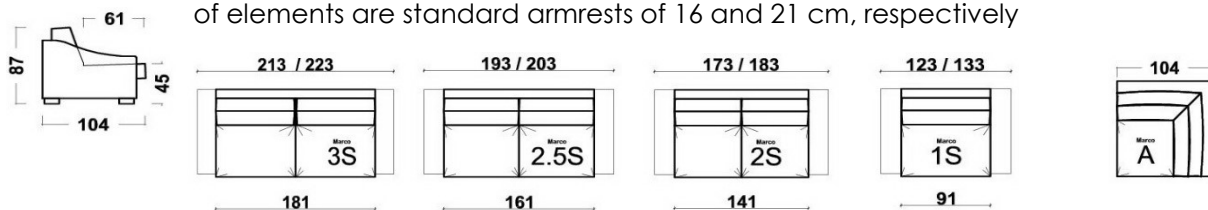

Ime	3-SEATER WITH SOFA-BED and 2 ARMRESTS	2.5-SEATER WITH SOFA-BED and 2 ARMRESTS	2-SEATER WITH SOFA-BED and 2 ARMRESTS	ARMCHAIR-WITH SOFA-BED and 2 ARMRESTS	LONGCHAIR WITH BOX WITHOUT ARMRESTS
Oznaka	MAR-3S meh	MAR-2.5S meh	MAR-2S meh	MAR-1S meh	MAR-L_(L/R)
Dimenzije (LxDxH)	213/223x104 h.87	193/203x104 h.87	173/183x104 h.87	123/133x104 h.87	84x154 h.87
Usnje CAT300	3.611	3.415	3.231	2.565	1.943
Tkanine BASIC	2.622	2.484	2.381	1.897	1.483

Mattress Dimenzije and mattress filling variants - supplements to the basic price:

ELEMENT	3-SEATER	2.5-SEATER	2-SEATER	ARMCHAIR
matress Dimenzije	160X195 h.12	140X195 h.12	120X195 h.12	70X195 h.12
S25	basic price	basic price	basic price	basic price
HR 35/36	115	103	81	57
HR 35/36 + Memory foam	184	161	138	92

NOTE armrests can be chosen as desired. Armrests that are included in the price of elements are standard armrests of 16 and 21 cm, respectively

Ime	3-SEATER FIX with standard armrests	2.5-SEATER FIX with standard armrests	2-SEATER FIX with standard armrests	ARMCHAIR-FIX with standard armrests	CORNER
Oznaka	MRK-3S fix	MRK- 2.5S fix	MRK- 2S fix	MRK- 1S fix	MRK- A
Dimenzije (LxDxH)	213/223x104 h.87	193/203x104 h.87	173/183x104 h.87	123/133x104 h.87	104x104 h.87
Usnje CAT300	2.841	2.657	2.438	1.851	1.690
Tkanine BASIC	1.955	1.828	1.679	1.300	1.185

Ime	CORNER SOFA	CORNER SOFA	CORNER SOFA	3-SEATER WITH 2 SEPARATE SOFA-BEDS
Oznaka	3Smeh+LL	2,5Smeh+LL	2Smeh+LL	3S TWIN
Dimenzije (LxDxH)	307x154 h.87	287x154 h.87	267x154 h.87	224x104 h.87
Usnje CAT300	5.554	5.358	5.174	4.612
Tkanine BASIC	4.105	3.967	3.864	3.703