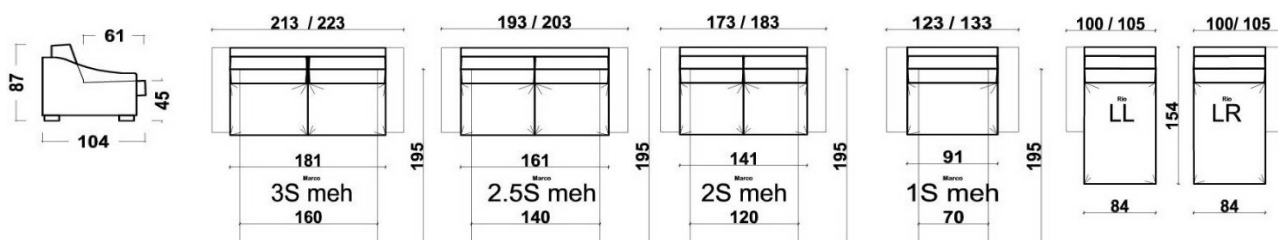

Ime	3-SEATER WITH SOFA-BED and 2 ARMRESTS	2.5-SEATER WITH SOFA-BED and 2 ARMRESTS	2-SEATER WITH SOFA-BED and 2 ARMRESTS	ARMCHAIR-WITH SOFA-BED and 2 ARMRESTS	LONGCHAIR WITH BOX WITHOUT ARMRESTS
Oznaka	MAR-3S meh	MAR-2.5S meh	MAR-2S meh	MAR-1S meh	MAR-L_(L/R)
Dimenzije (LxDxH)	213/223x104 h.87	193/203x104 h.87	173/183x104 h.87	123/133x104 h.87	84x154 h.87
Usnje CAT300	3.611	3.415	3.231	2.565	1.943
Tkanine BASIC	2.622	2.484	2.381	1.897	1.483

Mattress Dimenzije and mattress filling variants - supplements to the basic price:

ELEMENT	3-SEATER	2.5-SEATER	2-SEATER	ARMCHAIR
matress Dimenzije	160X195 h.12	140X195 h.12	120X195 h.12	70X195 h.12
S25	basic price	basic price	basic price	basic price
HR 35/36	115	103	81	57
HR 35/36 + Memory foam	184	161	138	92