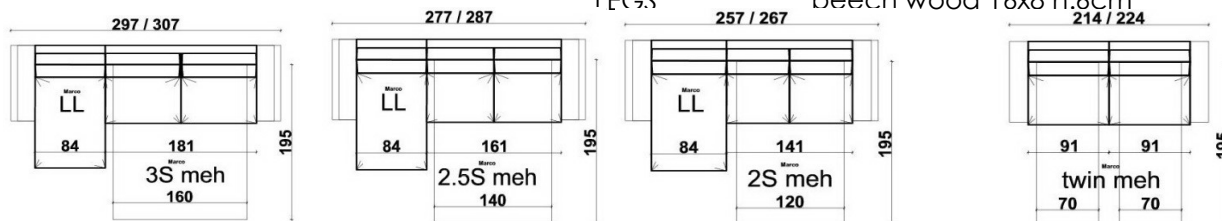

Mattress Dimenzije and mattress filling variants - supplements to the basic price:

ELEMENT	3-SEATER	2.5-SEATER	2-SEATER	ARMCHAIR
matress Dimenzije	160X195 h.12	140X195 h.12	120X195 h.12	70X195 h.12
S25	basic price	basic price	basic price	basic price
HR 35/36	115	103	81	57
HR 35/36 + Memory foam	184	161	138	92

NOTE armrests can be chosen as desired. Armrests that are included in the price of elements are standard armrests of 16 and 21 cm, respectively

Ime	3-SEATER FIX with standard armrests	2.5-SEATER FIX with standard armrests	2-SEATER FIX with standard armrests	ARMCHAIR-FIX with standard armrests	CORNER
Oznaka	MRK-3S fix	MRK- 2.5S fix	MRK- 2S fix	MRK- 1S fix	MRK- A
Dimenzije (LxDxH)	213/223x104 h.87	193/203x104 h.87	173/183x104 h.87	123/133x104 h.87	104x104 h.87
Usnje CAT300	2.841	2.657	2.438	1.851	1.690
Tkanine BASIC	1.955	1.828	1.679	1.300	1.185

Ime	HEADREST	STANDARD ARMREST 16/21cm	ARMREST HIGHT-STREIGHT	CURVED ARMREST	POUF
Oznaka	MRK-HDR	MRK-A16 /A21	MRK-AH	MRK-AK	MRK- tub
Dimenzije (LxDxH)		16(21)x95 h.54	21x95 h.72	16x95 h.72/54	93x60 h.45
Usnje CAT300	195	357	425	379	552
Tkanine BASIC	161	265	288	253	357

Ime	CORNER SOFA	CORNER SOFA	CORNER SOFA	3-SEATER WITH 2 SEPARATE SOFA-BEDS
Oznaka	3Smeh+LL	2,5Smeh+LL	2Smeh+LL	3S TWIN
Dimenzije (LxDxH)	307x154 h.87	287x154 h.87	267x154 h.87	224x104 h.87
Usnje CAT300	5.554	5.358	5.174	4.612
Tkanine BASIC	4.105	3.967	3.864	3.703