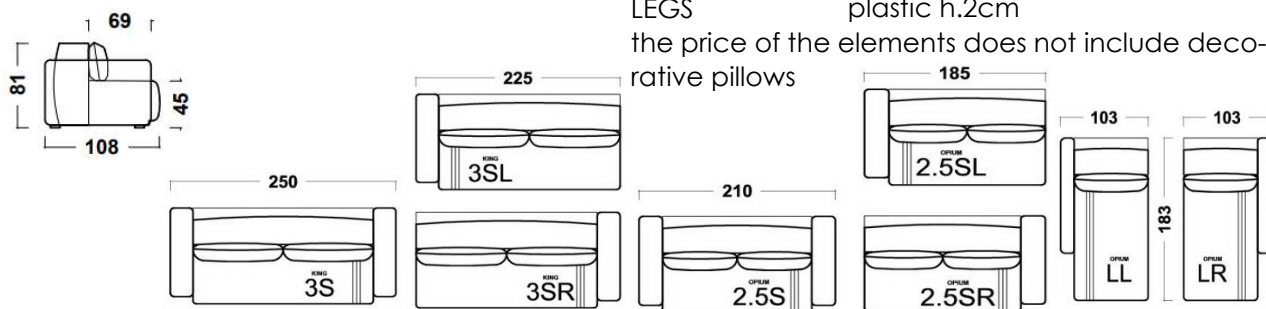

OPIUM

FRAME	solid beech wood, wooden panel elements
SUPPORT	wired core-bonelli
SEATING	bonelli, coconut, HR foam 35/36, wadding
BACKREST	silicon
ARMREST	pena L 25/15, N 25/38, wadding
LEGS	plastic h.2cm

the price of the elements does not include decorative pillows

Ime	3-SEATER	3-SEATER (L/R)	2.5-SEATER	2.5-SEATER (L/R)	LONGCHAIR with BOX
Oznaka	OPI-3S	OPI- 3S(L/R)	OPI- 2.5S	OPI- 2.5S(L/R)	OPI- L(L/R)
Dimenzije (LxDxH)	250x108 h.81	225x108 h.81	210x108 h.81	185x108 h.81	183x103 h.81
Usnje CAT300	3.875	3.565	3.841	3.530	2.737
Tkanine BASIC	2.565	2.323	2.530	2.289	1.840

Ime	2-SEATER	2-SEATER (L/R)	CUSHION C8 45	PRIMER POSTAVITVE	PRIMER POSTAVITVE
Oznaka	OPI-2S	OPI-2S (L/R)	CUS C8 45	3SL+LR	2SR+LL
Dimenzije (LxDxH)	190x108 h.81	165x108 h.81	45x45	328x183	268x183
Usnje CAT300	3.358	3.174	87	6.302	5.911
Tkanine BASIC	2.139	1.966	46	4.163	3.806