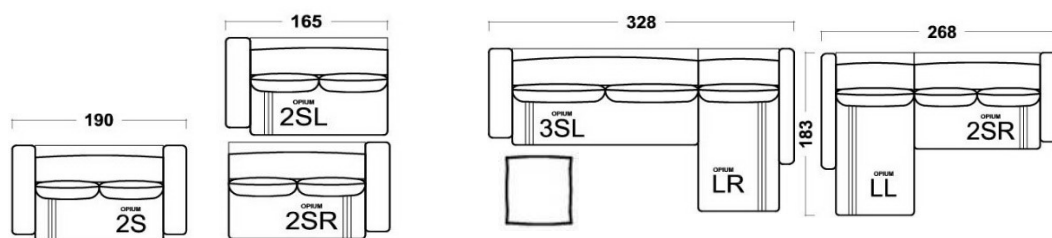

OPIUM

FRAME	solid beech wood, wooden panel elements
SUPPORT	wired core-bonelli
SEATING	bonelli, coconut, HR foam 35/36, wadding
BACKREST	silicon
ARMREST	pena L 25/15, N 25/38, wadding
LEGS	plastic h.2cm

the price of the elements does not include decorative pillows

Ime	3-SEATER	3-SEATER (L/R)	2.5-SEATER	2.5-SEATER (L/R)	LONGCHAIR with BOX
Oznaka	OPI-3S	OPI- 3S(L/R)	OPI- 2.5S	OPI- 2.5S(L/R)	OPI- L(L/R)
Dimenzije (LxDxH)	250x108 h.81	225x108 h.81	210x108 h.81	185x108 h.81	183x103 h.81
Usnje CAT300	3.875	3.565	3.841	3.530	2.737
Tkanine BASIC	2.565	2.323	2.530	2.289	1.840

Ime	2-SEATER	2-SEATER (L/R)	CUSHION C8 45	PRIMER POSTAVITVE	PRIMER POSTAVITVE
Oznaka	OPI-2S	OPI-2S (L/R)	CUS C8 45	3SL+LR	2SR+LL
Dimenzije (LxDxH)	190x108 h.81	165x108 h.81	45x45	328x183	268x183
Usnje CAT300	3.358	3.174	87	6.302	5.911
Tkanine BASIC	2.139	1.966	46	4.163	3.806