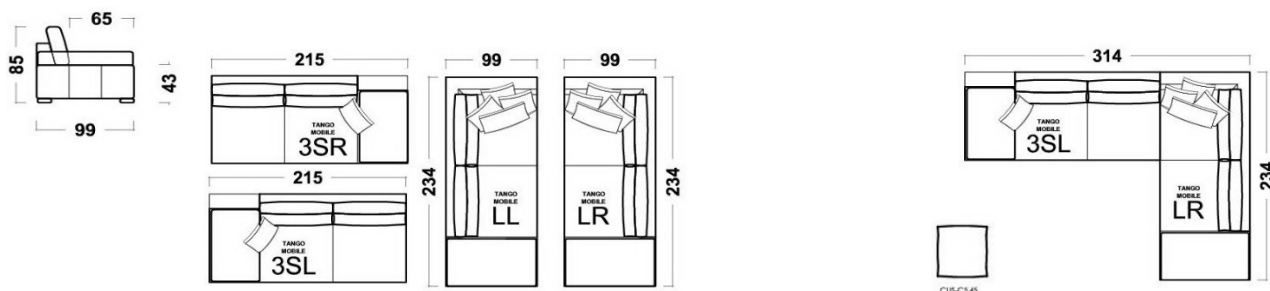

TANGO MOBILE

FRAME	solid beech wood, wooden panel elements
SUPPORT	wired core-bonelli
SEATING	bonelli, coconut, HR foam 35/36, wadding
BACKREST	memory foam, silicon
ARMREST	HR foam 35/36, wadding
LEGS	wheel Ø4,5; wooden

Ime	3-SEATER (L/R)	LONGCHAIR	CUSHION TANGO 60X40	Cushion C8 45X45	PRIMER POSTAVITVE
Oznaka	TMB-3S(L/R)	TMB-L(L/R)	TMB-cus TANGO	CUS C8 45	3SL+LR
Dimenzije (LxDxH)	215x99 h.85	234x99 h.85	60x40	45x45	314x234
Usnje CAT300	3.415	3.162	129	87	6.577
Tkanine BASIC	2.404	1.932	74	46	4.336