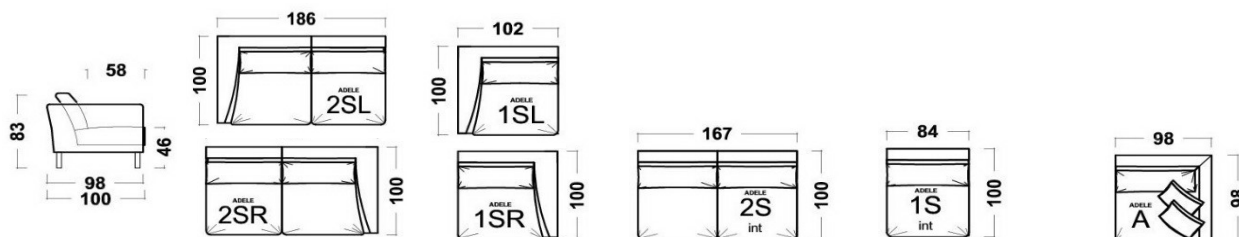

# ADELE

FRAME	solid beech wood, wooden panel elements
SUPPORT	crossed elastic webbing
SEATING	HR foam 35/36, memory foam, silicone, feathers
BACKREST	HR foam 35/36, memory foam, silicone, feathers
HANDREST	HR foam 35/36, wadding
LEGS	metal, RAL color or optional inox with extra charge

Ime	2-SEATER (L/R)	1-SEATER (L/R)	ARMLESS 2-SEATER	ARMLESS 1-SEATER	CORNER
Oznaka	ADE-2S(L/R)	ADE-1S(L/R)	ADE-2S INT	ADE-1S INT	ADE-A
Dimenzije (LxDxH)	186x100 h.83	102x100 h.83	167x100 h.83	84x100 h.83	98x98 h.83
Usnje CAT300	2.611	1.713	2.381	1.415	1.828
Tkanine BASIC	1.897	1.196	1.759	1.081	1.403

Ime	OTTOMAN	2-SEATER	PRIMER POSTAVITVE
Oznaka	ADE-TUB	ADE-2S	2SL+A+1SINT+TUB
Dimenzije (LxDxH)	86x97 h.46	210x100 h.83	284 x 268
Usnje CAT300	1.139	3.231	6.993
Tkanine BASIC	908	2.082	5.289