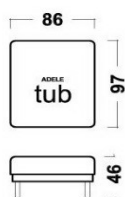

# ADELE

FRAME	solid beech wood, wooden panel elements
SUPPORT	crossed elastic webbing
SEATING	HR foam 35/36, memory foam, silicone, feathers
BACKREST	HR foam 35/36, memory foam, silicone, feathers
HANDREST	HR foam 35/36, wadding
LEGS	metal, RAL color or optional inox with extra charge

Ime	2-SEATER (L/R)	1-SEATER (L/R)	ARMLESS 2-SEATER	ARMLESS 1-SEATER	CORNER
Oznaka	ADE-2S(L/R)	ADE-1S(L/R)	ADE-2S INT	ADE-1S INT	ADE-A
Dimenzije (LxDxH)	186x100 h.83	102x100 h.83	167x100 h.83	84x100 h.83	98x98 h.83
Usnje CAT300	2.611	1.713	2.381	1.415	1.828
Tkanine BASIC	1.897	1.196	1.759	1.081	1.403

Ime	OTTOMAN	2-SEATER	PRIMER POSTAVITVE
Oznaka	ADE-TUB	ADE-2S	2SL+A+1SINT+TUB
Dimenzije (LxDxH)	86x97 h.46	210x100 h.83	284 x 268
Usnje CAT300	1.139	3.231	6.993
Tkanine BASIC	908	2.082	5.289