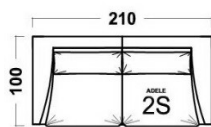

# ADELE

FRAME	solid beech wood, wooden panel elements
SUPPORT	crossed elastic webbing
SEATING	HR foam 35/36, memory foam, silicone, feathers
BACKREST	HR foam 35/36, memory foam, silicone, feathers
HANDREST	HR foam 35/36, wadding
LEGS	metal, RAL color or optional inox with extra charge

Ime	2-SEATER (L/R)	1-SEATER (L/R)	ARMLESS 2-SEATER	ARMLESS 1-SEATER	CORNER
Oznaka	ADE-2S(L/R)	ADE-1S(L/R)	ADE-2S INT	ADE-1S INT	ADE-A
Dimenzije (LxDxH)	186x100 h.83	102x100 h.83	167x100 h.83	84x100 h.83	98x98 h.83
Usnje CAT300	2.611	1.713	2.381	1.415	1.828
Tkanine BASIC	1.897	1.196	1.759	1.081	1.403

Ime	OTTOMAN	2-SEATER	PRIMER POSTAVITVE
Oznaka	ADE-TUB	ADE-2S	2SL+A+1SINT+TUB
Dimenzije (LxDxH)	86x97 h.46	210x100 h.83	284 x 268
Usnje CAT300	1.139	3.231	6.993
Tkanine BASIC	908	2.082	5.289