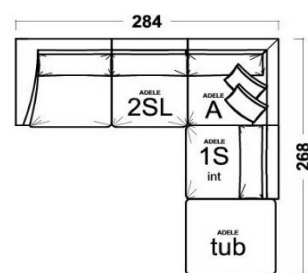

# ADELE

FRAME	solid beech wood, wooden panel elements
SUPPORT	crossed elastic webbing
SEATING	HR foam 35/36, memory foam, silicone, feathers
BACKREST	HR foam 35/36, memory foam, silicone, feathers
HANDREST	HR foam 35/36, wadding
LEGS	metal, RAL color or optional inox with extra charge

Ime	2-SEATER (L/R)	1-SEATER (L/R)	ARMLESS 2-SEATER	ARMLESS 1-SEATER	CORNER
Oznaka	ADE-2S(L/R)	ADE-1S(L/R)	ADE-2S INT	ADE-1S INT	ADE-A
Dimenzije (LxDxH)	186x100 h.83	102x100 h.83	167x100 h.83	84x100 h.83	98x98 h.83
Usnje CAT300	2.611	1.713	2.381	1.415	1.828
Tkanine BASIC	1.897	1.196	1.759	1.081	1.403

Ime	OTTOMAN	2-SEATER	PRIMER POSTAVITVE
Oznaka	ADE-TUB	ADE-2S	2SL+A+1SINT+TUB
Dimenzije (LxDxH)	86x97 h.46	210x100 h.83	284 x 268
Usnje CAT300	1.139	3.231	6.993
Tkanine BASIC	908	2.082	5.289