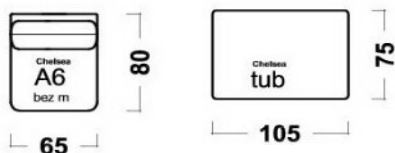

CHELSEA

FRAME	solid beech wood, wooden panel elements
SUPPORT	crossed elastic webbing
SEATING	HR foam 35/36, feathers, silicone
BACKREST	feathers, silicone
HANDREST	N foam 25/38, wadding
LEGS	beech wooden frame h.21 cm

Ime	SOFA B1	SOFA B3A	ARMCHAIR A3	RÉCAMIER E1B	RÉCAMIER E2B
Oznaka	CHE-B1	CHE-B3A	CHE-A3 RN	CHE-E1B (L/R)	CHE-E2B
Dimenzije (LxDxH)	210x95 h.86	150x80 h.86	80x80 h.86	225x95 h.86	190x95 h.86
Usnje CAT300	-	-	-	-	-
Tkanine BASIC	1.909	1.265	931	1.989	1.805

Ime	ARMLESS ARMCHAIR	OTTOMAN
Oznaka	CHE-A6-1S	CHE-tub
Dimenzije (LxDxH)	65x80 h.86	105x75 h.45
Usnje CAT300	-	-
Tkanine BASIC	725	644