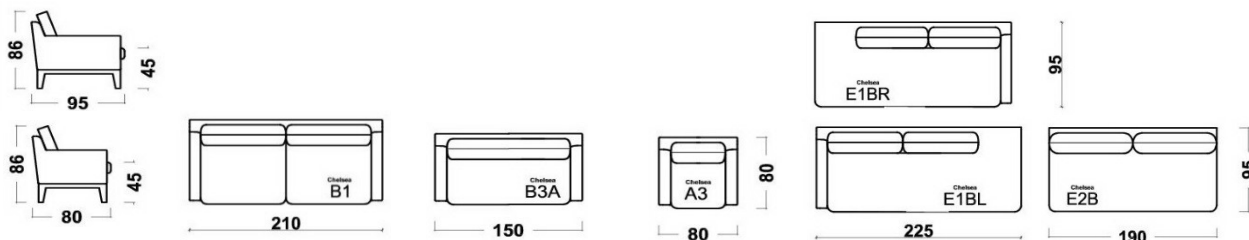

CHELSEA

FRAME	solid beech wood, wooden panel elements
SUPPORT	crossed elastic webbing
SEATING	HR foam 35/36, feathers, silicone
BACKREST	feathers, silicone
HANDREST	N foam 25/38, wadding
LEGS	beech wooden frame h.21 cm

Ime	SOFA B1	SOFA B3A	ARMCHAIR A3	RÉCAMIER E1B	RÉCAMIER E2B
Oznaka	CHE-B1	CHE-B3A	CHE-A3 RN	CHE-E1B (L/R)	CHE-E2B
Dimenzije (LxDxH)	210x95 h.86	150x80 h.86	80x80 h.86	225x95 h.86	190x95 h.86
Usnje CAT300	-	-	-	-	-
Tkanine BASIC	1.909	1.265	931	1.989	1.805

Ime	ARMLESS ARMCHAIR	OTTOMAN
Oznaka	CHE-A6-1S	CHE-tub
Dimenzije (LxDxH)	65x80 h.86	105x75 h.45
Usnje CAT300	-	-
Tkanine BASIC	725	644