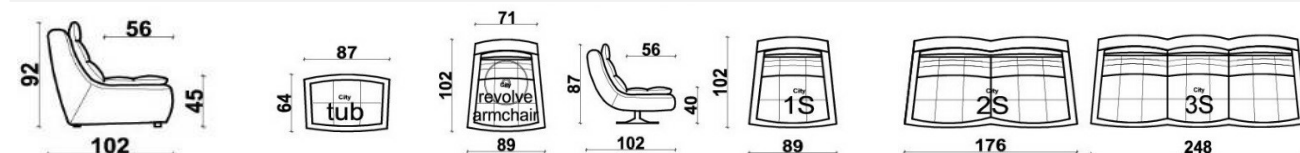

CITY

FRAME	solid beech wood, wooden panel elements
SUPPORT	crossed elastic webbing
SEATING	HR foam 35/36, wadding
BACKREST	HR foam 35/36, wadding
HANDREST	seating height in the middle line 40cm and towards the "armrests" 45cm
LEGS	front model "Bolero Vert" 5cm high and rear plastic 2cm high. Swivel armchair foot Ø50cm height 20cm

NOTE angular variants imply a straight edge that serves to continue the elements and the left / right mark refers to the position of the curved part - armrest

Ime	POUF	REVLVE ARMCHAIR	1-SEATER	2-SEATER	3-SEATER
Oznaka	CIT-tub	CIT-revolve ARMC	CIT-1S	CIT-2S	CIT-3S
Dimenzije (LxDxH)	87x64 h.45	89x102 h.87	89x102 h.92	176x102 h.92	248x102 h.92
Usnje CAT300	782	1.667	1.369	2.335	3.139
Tkanine BASIC	564	1.334	1.035	1.748	2.254