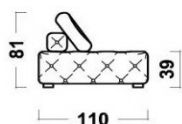

armchair

RONDO

Ime	armchair. RONDO	pouf RONDO
Oznaka	RON-armch	RON-tub
Dimenzije (LxDxH)	87x98 h.67	ø80 h.40
Usnje CAT300	1.300	598
Tkanine BASIC	954	483

FRAME	solid beech wood, panels
SUPPORT	wooden panels
SEATING	foam HR 35/36, wadding
BACKREST	foam HR 35/36, wadding
ARMREST	foam HR 35/36, wadding
LEGS	plastic h.2cm

ottoman

SAHARA

Ime	OTTOMAN 200	BACKREST PILOW 20x20	PILOW WITH FALTA 80X50
Oznaka	SAH-S 200	CUS-SAH HAVY	CUS-SAH DECO
Dimenzije (LxDxH)	200x110 h.39	20x90 h.20	80x50
Usnje CAT300	2.473	230	207
Tkanine BASIC	1.644	138	115

FRAME	solid beech wood, panels
SUPPORT	cros.el. webbing
SEAT	N 25/38
CUSHIONS	N 25/38, feathers,
LEGS	plastic h.2cm

armchair

TEA

Ime	ARMCHAIR
Oznaka	TEA-armch
Dimenzije (LxDxH)	80x80 h.87
Usnje CAT300	1.254
Tkanine BASIC	862

FRAME	solid beech wood, panels
SUPPORT	crossed elastic webbing
SEATING	foam HR 35/36, wadding
BACKREST	foam N 25/38
ARMREST	foam N 25/38
LEGS	solid wood