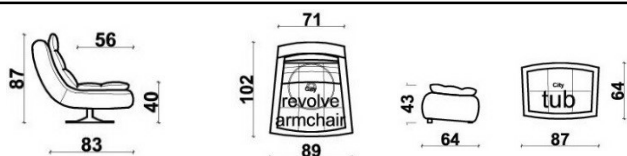

armchair **NEW '23** **CALLA**

Ime	ARMCHAIR	TABURE
Oznaka	CAL-armch	CAL-tub
Dimenzije (LxDxH)	74x67 h.85	64x58,5 h.48
Usnje CAT300	1.012	656
Tkanine BASIC	759	564

FRAME	solid beech wood, panels
SUPPORT	crossed elastic webbing
SEATING	HR foam 35/36
BACKREST	N foam 25/38
ARMREST	part of frame
LEGS	metal, RAL colored, model Ginger note: tub is not stitched

ottoman **CHESTER**

Ime	POUF L	POUF S
Oznaka	CHE-tub L	CHE- tub S
Dimenzije (LxDxH)	88x88 h.36	44x44 h.36
Usnje CAT300	1.173	770
Tkanine BASIC	839	541

FRAME	solid beech wood, panels
SUPPORT	wooden panels
SEATING	foam N 25/38
BACKREST	
ARMREST	
LEGS	plastic, h.2cm

armchair **CITY**

Ime	REVOLVE ARMCHAIR	POUF
Oznaka	CIT-revolve armch	CIT-tub
Dimenzije (LxDxH)	89x102 h.87	87x64 h.45
Usnje CAT300	1.667	782
Tkanine BASIC	1.334	564

FRAME	wood, wooden panels
SUPPORT	crossed elastic webbing
SEATING	HR foam 35/36, wadding
BACKREST	HR foam 35/36, wadding
ARMREST	40cm in middle, 45cm at the ends
LEGS	metal ø50cm, h.20cm