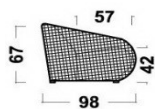

armchair

RONDO

Ime	armchair. RONDO	pouf RONDO
Oznaka	RON-armch	RON-tub
Dimenzije (LxDxH)	87x98 h.67	ø80 h.40
Usnje CAT300	1.300	598
Tkanine BASIC	954	483

FRAME	solid beech wood, panels
SUPPORT	wooden panels
SEATING	foam HR 35/36, wadding
BACKREST	foam HR 35/36, wadding
ARMREST	foam HR 35/36, wadding
LEGS	plastic h.2cm

ottoman

SAHARA

Ime	OTTOMAN 200	BACKREST PILOW 20x20	PILOW WITH FALTA 80X50
Oznaka	SAH-S 200	CUS-SAH HAVY	CUS-SAH DECO
Dimenzije (LxDxH)	200x110 h.39	20x90 h.20	80x50
Usnje CAT300	2.473	230	207
Tkanine BASIC	1.644	138	115

FRAME	solid beech wood, panels
SUPPORT	cros.el. webbing
SEAT	N 25/38
CUSHIONS	N 25/38, feathers,
LEGS	plastic h.2cm

armchair

TEA

Ime	ARMCHAIR
Oznaka	TEA-armch
Dimenzije (LxDxH)	80x80 h.87
Usnje CAT300	1.254
Tkanine BASIC	862

FRAME	solid beech wood, panels
SUPPORT	crossed elastic webbing
SEATING	foam HR 35/36, wadding
BACKREST	foam N 25/38
ARMREST	foam N 25/38
LEGS	solid wood