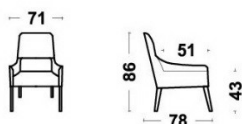

Ime	REVOLVE ARMCHAIR	POUF
Oznaka	COR-armchair	COR-tub
Dimenzije (LxDxH)	ø77 h.67	ø50 h.44
Usnje CAT300	1.254	368
Tkanine BASIC	897	288

armchair

CORNER

FRAME	solid wood, wooden panels
SUPPORT	crossed elastic webbing
SEATING	foam HR 35/36, wadding
BACKREST	silicone
ARMREST	foam L25/15
LEGS	swivel mechanism

optional backrest pillow and passepull in leather surcharge 15%

Ime	POUF BUTTON	POUF STEP
Oznaka	CUB-tub dugme	CUB-tub step
Dimenzije (LxDxH)	50x50 h.40	50x50 h.40
Usnje CAT300	391	391
Tkanine BASIC	311	311

pouf

CUBO

FRAME	solid wood, panels
SUPPORT	wooden panels
SEATING	foam N 25/38
BACKREST	
ARMREST	
LEGS	plastic, h.2cm

armchair

DEAN

Ime	ARMCHAIR
Oznaka	DEN- armchair
Dimenzije (LxDxH)	71x78 h.86
Usnje CAT300	-
Tkanine BASIC	1.081