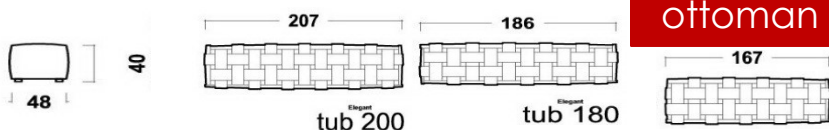

ottoman

ELEGANT

Ime	OTTOMAN 200	OTTOMAN 180	OTTOMAN 160
Oznaka	ELE-TUB 200	ELE-TUB 180	ELE-TUB 160
Dimenzije (LxDxH)	207x48 h.40	186x48 h.40	167x48 h.40
Usnje CAT300	2.381	2.220	2.070
Tkanine BASIC	1.081	1.000	908