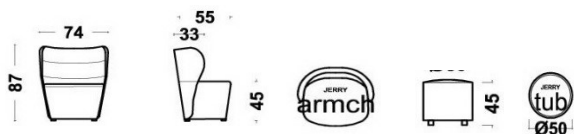

FRAME	solid beech wood, panels
SUPPORT	crossed elastic webbing
SEATING	foam HR 35/36, wadding
BACKREST	silicone
ARMREST	foam N 25/38
LEGS	metal, RAL colored

armch

armchair

GEA

Ime	ARMCHAIR
Oznaka	GEA-armch
Dimenzije (LxDxH)	73x68 h.82
Usnje CAT300	897
Tkanine BASIC	702

FRAME	solid beech wood, panels
SUPPORT	plywood
SEATING	HR foam 35/36
BACKREST	N 25/38
ARMREST	N 25/38
LEGS	solid beech wood

armch

armchair

HUG

Ime	ARMCHAIR
Oznaka	HUG-armch
Dimenzije (LxDxH)	85x83 h.81
Usnje CAT300	1.300
Tkanine BASIC	908

FRAME	solid wood, panels
SUPPORT	crossed elastic webbing
SEATING	HR foam 35/36, wadding
BACKREST	feathers, silicone
ARMREST	L 25/15, N 25/38, wadding
LEGS	metal, RAL colored

armchair

JERRY

Ime	ARMCHAIR	POUF
Oznaka	JER-armch	JER-tub
Dimenzije (LxDxH)	74x55 h.87	Ø50 h.45
Usnje CAT300	862	471
Tkanine BASIC	633	265