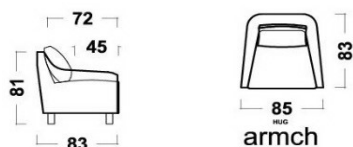

FRAME	wood, panels
SUPPORT	wooden panels
SEATING	foam N 25/38
BACKREST	
ARMREST	
LEGS	plastic h.2,5cm

armchair

GALAXY

Ime	ARMCHAIR
Oznaka	GAL-armch
Dimenzije (LxDxH)	76x102 h.105
Usnje CAT300	1.346
Tkanine BASIC	1.012

FRAME	solid beech wood, panels
SUPPORT	crossed elastic webbing
SEATING	foam HR 35/36, wadding
BACKREST	silicone
ARMREST	foam N 25/38
LEGS	metal, RAL colored

armch

armchair

GEA

Ime	ARMCHAIR
Oznaka	GEA-armch
Dimenzije (LxDxH)	73x68 h.82
Usnje CAT300	897
Tkanine BASIC	702

FRAME	solid beech wood, panels
SUPPORT	plywood
SEATING	HR foam 35/36
BACKREST	N 25/38
ARMREST	N 25/38
LEGS	solid beech wood

armch

armchair

HUG

Ime	ARMCHAIR
Oznaka	HUG-armch
Dimenzije (LxDxH)	85x83 h.81
Usnje CAT300	1.300
Tkanine BASIC	908