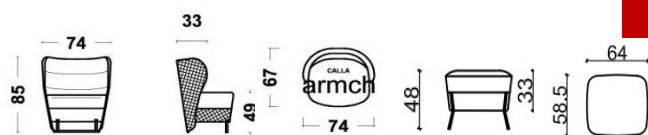

armchair **NEW '23** **CALLA**

Ime	ARMCHAIR	TABURE
Oznaka	CAL-armch	CAL-tub
Dimenzije (LxDxH)	74x67 h.85	64x58,5 h.48
Usnje CAT300	1.012	656
Tkanine BASIC	759	564