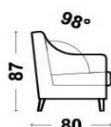

armchair

RONDO

Ime	armchair. RONDO	pouf RONDO
Oznaka	RON-armch	RON-tub
Dimenzije (LxDxH)	87x98 h.67	ø80 h.40
Usnje CAT300	1.300	598
Tkanine BASIC	954	483

FRAME	solid beech wood, panels
SUPPORT	wooden panels
SEATING	foam HR 35/36, wadding
BACKREST	foam HR 35/36, wadding
ARMREST	foam HR 35/36, wadding
LEGS	plastic h.2cm

ottoman

SAHARA

Ime	OTTOMAN 200	BACKREST PILOW 20x20	PILOW WITH FALTA 80X50
Oznaka	SAH-S 200	CUS-SAH HAVY	CUS-SAH DECO
Dimenzije (LxDxH)	200x110 h.39	20x90 h.20	80x50
Usnje CAT300	2.473	230	207
Tkanine BASIC	1.644	138	115

FRAME	solid beech wood, panels
SUPPORT	cros.el. webbing
SEAT	N 25/38
CUSHIONS	N 25/38, feathers,
LEGS	plastic h.2cm

armchair

TEA

Ime	ARMCHAIR
Oznaka	TEA-armch
Dimenzije (LxDxH)	80x80 h.87
Usnje CAT300	1.254
Tkanine BASIC	862

FRAME	solid beech wood, panels
SUPPORT	crossed elastic webbing
SEATING	foam HR 35/36, wadding
BACKREST	foam N 25/38
ARMREST	foam N 25/38
LEGS	solid wood