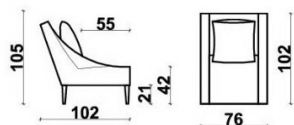

pouf

CUBO

FRAME	solid wood, panels
SUPPORT	wooden panels
SEATING	foam N 25/38
BACKREST	
ARMREST	
LEGS	plastic, h.2cm

armchair

DEAN

Ime	ARMCHAIR
Oznaka	DEN- armchair
Dimenzije (LxDxH)	71x78 h.86
Usnje CAT300	-
Tkanine BASIC	1.081

FRAME	solid beech wood, panels
SUPPORT	crossed elastic webbing
SEATING	foam HR 35/36, wadding
BACKREST	foam HR 35/36, wadding
ARMREST	foam HR 35/36, wadding
LEGS	solid beech wood

ottoman

ELEGANT

Ime	OTTOMAN 200	OTTOMAN 180	OTTOMAN 160
Oznaka	ELE-TUB 200	ELE-TUB 180	ELE-TUB 160
Dimenzije (LxDxH)	207x48 h.40	186x48 h.40	167x48 h.40
Usnje CAT300	2.381	2.220	2.070
Tkanine BASIC	1.081	1.000	908

FRAME	wood, panels
SUPPORT	wooden panels
SEATING	foam N 25/38
BACKREST	
ARMREST	
LEGS	plastic h.2,5cm

armchair

GALAXY

Ime	ARMCHAIR
Oznaka	GAL-armch
Dimenzije (LxDxH)	76x102 h.105
Usnje CAT300	1.346
Tkanine BASIC	1.012