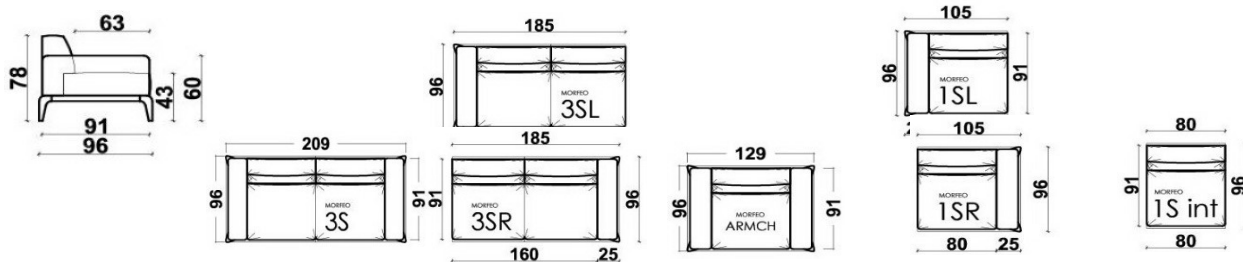

# MORFEO

FRAME	solid beech wood, wooden panel elements
SUPPORT	crossed elastic webbing
SEATING	HR foam 35/36
BACKREST	L foam 25/15, N foam 25/38, wadding
ARMREST	L 25/15, wadding
LEGS	solid oak wood model Morfeo

Ime	3-SEATER	3-SEATER (L/R)	ARMCHAIR	1-SEATER (L/R)	1-SEATER INT
Oznaka	MOR-3S	MOR-3S (L/R)	MOR-Armchair	MOR-1S (L/R)	MOR-1S
Dimenzije (LxDxH)	209x96 h.78	185x96 h.78	130x96 h.78	105x96 h.78	80x96 h.78
Usnje CAT300	2.955	2.427	2.105	1.529	1.116
Tkanine BASIC	2.105	1.713	1.506	1.081	805

Ime	LONGCHAIR	CORNER	POUF	CORNER SOFA
Oznaka	MOR-L (L/R)	MOR-A	MOR-TUB	3SL+LR
Dimenzije (LxDxH)	216x94(96) h.78	94x94 h.78	80x60 h.43	278x216
Usnje CAT300	2.599	1.667	736	5.026
Tkanine BASIC	1.828	1.185	610	3.541