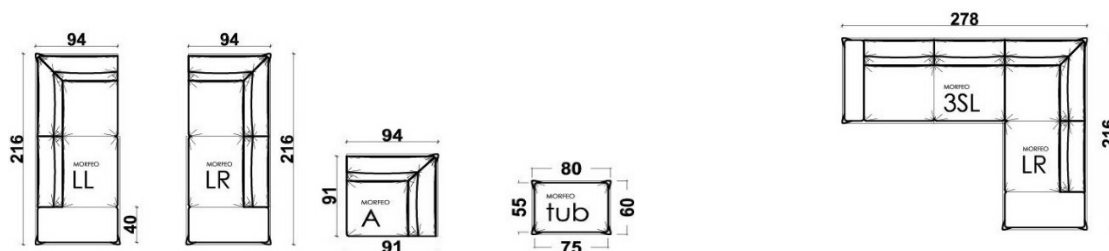

# MORFEO

FRAME	solid beech wood, wooden panel elements
SUPPORT	crossed elastic webbing
SEATING	HR foam 35/36
BACKREST	L foam 25/15, N foam 25/38, wadding
ARMREST	L 25/15, wadding
LEGS	solid oak wood model Morfeo

Ime	3-SEATER	3-SEATER (L/R)	ARMCHAIR	1-SEATER (L/R)	1-SEATER INT
Oznaka	MOR-3S	MOR-3S (L/R)	MOR-Armchair	MOR-1S (L/R)	MOR-1S
Dimenzije (LxDxH)	209x96 h.78	185x96 h.78	130x96 h.78	105x96 h.78	80x96 h.78
Usnje CAT300	2.955	2.427	2.105	1.529	1.116
Tkanine BASIC	2.105	1.713	1.506	1.081	805

Ime	LONGCHAIR	CORNER	POUF	CORNER SOFA
Oznaka	MOR-L (L/R)	MOR-A	MOR-TUB	3SL+LR
Dimenzije (LxDxH)	216x94(96) h.78	94x94 h.78	80x60 h.43	278x216
Usnje CAT300	2.599	1.667	736	5.026
Tkanine BASIC	1.828	1.185	610	3.541