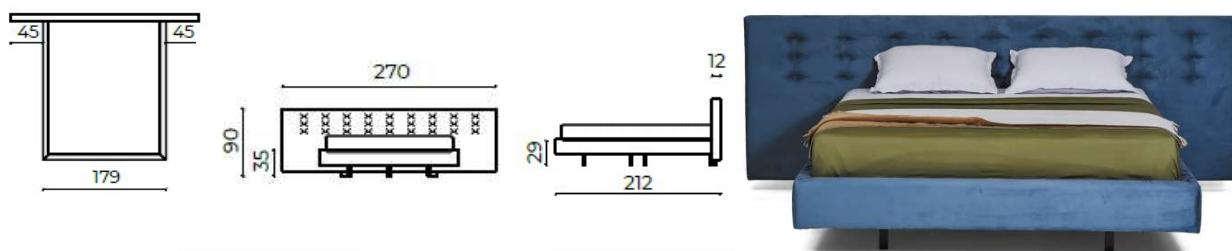

ELEONORA

atlas BED

NOTE the first dimension is the width of the headboard and the second is the width of the footboard

surcharge for the mechanism:

classic	506	483	471	448	437	414
Ime	200x200 fixed 180x200 fixed 160x200 fixed 140x200 fixed 120x200 fixed 100x200 fixed					
Oznaka	ELN-200	ELN-180	ELN-160	ELN-140	ELN-120	ELN-100
Dimenzije (LxDxH)	230(218)x223 h.115	210(198)x223 h.115	190(178)x223 h.115	170(158)x223 h.115	150(138)x223 h.115	130(118)x223 h.115
Usnje CAT300	2.542	2.335	2.139	2.024	1.897	1.656
Tkanine BASIC	1.564	1.426	1.323	1.231	1.162	1.035

KOENA

atlas BED

Ime	200x200 fixed	180x200 fixed	160x200 fixed	140x200 fixed	120x200 fixed	100x200 fixed
Oznaka		KOE-180	KOE-160			
Dimenzije (LxDxH)		199x212 h.90	179x212 h.90			
Usnje CAT300		2.012	1.943			
Tkanine BASIC		1.506	1.461			