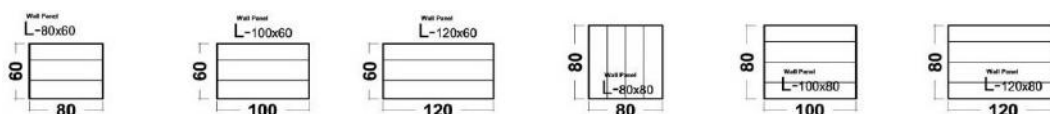

### OPTIONS

Drilling of installation openings is possible only in the central zones of the panel.

Dimenzije and positions must be drawn precisely.

The price of installing the opening is:

**138**

Ime	STRIPES	STRIPES	STRIPES	STRIPES	STRIPES	STRIPES
Oznaka	L-40x40	L-60x40	L-80x40	L-100x40	L-120x40	L-60x60
Dimenzije (LxDxH)	40x40 d.10	60x40 d.10	80x40 d.10	100x40 d.10	120x40 d.10	60x60 d.10
Usnje CAT300	159	186	221	251	299	239
Tkanine BASIC	129	145	161	191	205	182