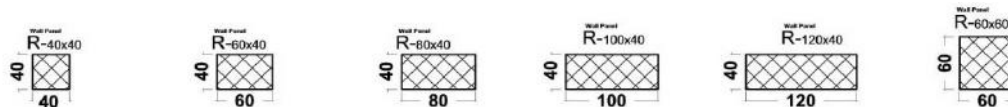

stitched panel-shaped square

All panels can be stacked horizontally and vertically.

A sketch is required when ordering

### OPTIONS

Drilling of installation openings is possible only in the central zones of the panel.

Dimenzije and positions must be drawn precisely.

The price of installing the opening is:

**138**

Ime	SQUERE	SQUERE	SQUERE	SQUERE	SQUERE	SQUERE
Oznaka	R-40x40	R-60x40	R-80x40	R-100x40	R-120x40	R-60x60
Dimenzije (LxDxH)	40x40 d.10	60x40 d.10	80x40 d.10	100x40 d.10	120x40 d.10	60x60 d.10
Usnje CAT300	159	193	232	276	306	244
Tkanine BASIC	129	150	173	198	214	186