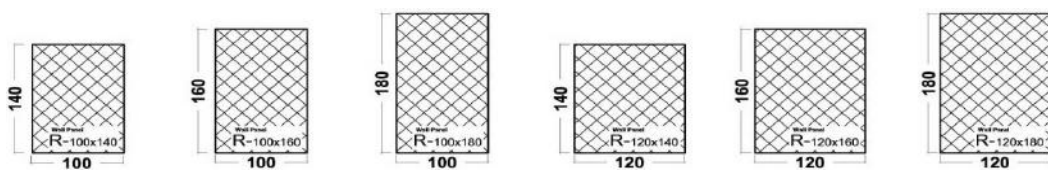

Ime	SQUERE	SQUERE	SQUERE	SQUERE	SQUERE	SQUERE
Oznaka	R-100x140	R-100x160	R-100x180	R-120x140	R-120x160	R-120x180
Dimenzije (LxDxH)	100x140 d.10	100x160 d.10	100x180 d.10	120x140 d.10	120x160 d.10	120x180 d.10
Usnje CAT300						
Tkanine BASIC	584	628	674	688	766	837