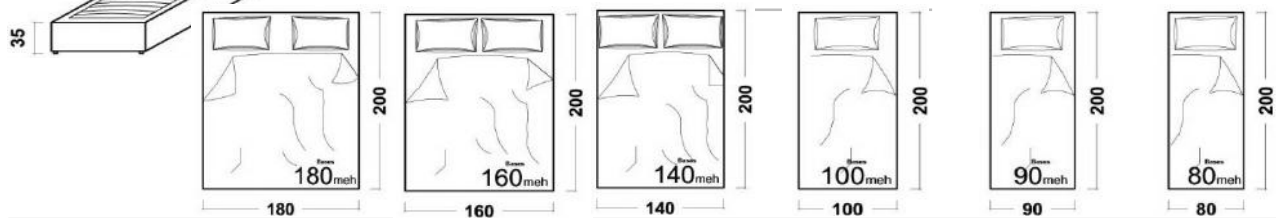

Ime	BASE 180 meh	BASE 160 meh	BASE 140 meh	BASE 100 meh	BASE 90meh	BASE 80meh
Oznaka	B-180 meh	B-160 meh	B-140 meh	B-100 meh	B-90 meh	B-80 meh
Dimenzije (LxDxH)	180x200 h.35	160x200 h.35	140x200 h.35	100x200 h.36	90x200 h.36	80x200 h.36
Usnje CAT300						
Tkanine BASIC	1.320	1.237	1.173	1.104	1.072	1.035