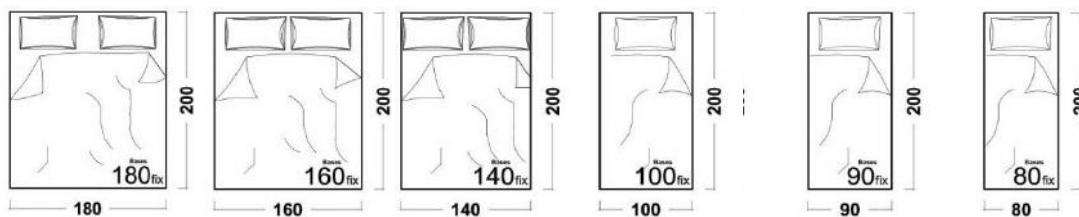

BASES

- fixed mattress supports. Upholstered on four sides and the upper side made of reinforced plywood upholstered with anti-slip material.
- surcharge for two wheels with brakes that are placed on the head:
- connection between the two bases is a crocodile hinge

23

Ime	BASE 180 fix	BASE 160 fix	BASE 140 fix	BASE 100 fix	BASE 90 fix	BASE 80 fix
Oznaka	B-180 fix	B-160 fix	B-140 fix	B-100 fix	B-90 fix	B-80 fix
Dimenzije (LxDxH)	180x200 h.35	160x200 h.35	140x200 h.35	100x200 h.36	90x200 h.36	80x200 h.36
Usnje CAT300						
Tkanine BASIC	722	667	612	511	488	469

BASES

- fixed mattress supports with additional wire core base 11 cm thick. Upper side made of non-slip material.
- surcharge for two wheels with brakes that are placed on the head:
- connection between the two bases is a crocodile hinge

23