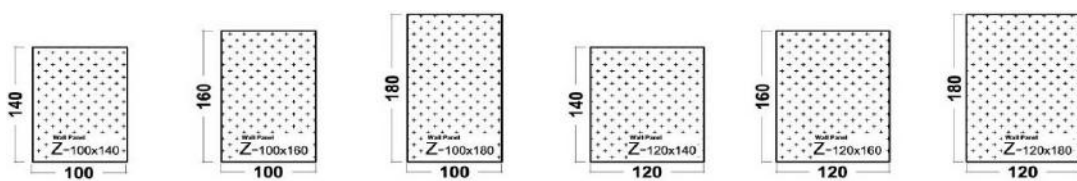

Ime	ADDA	ADDA	ADDA	ADDA	ADDA	ADDA
Oznaka	Z-100x140	Z-100x160	Z-100x180	Z-120x140	Z-120x160	Z-120x180
Dimenzije (LxDxH)	100x140 d.10	100x160 d.10	100x180 d.10	120x140 d.10	120x160 d.10	120x180 d.10
Usnje CAT300						
Tkanine BASIC	529	570	610	612	658	713