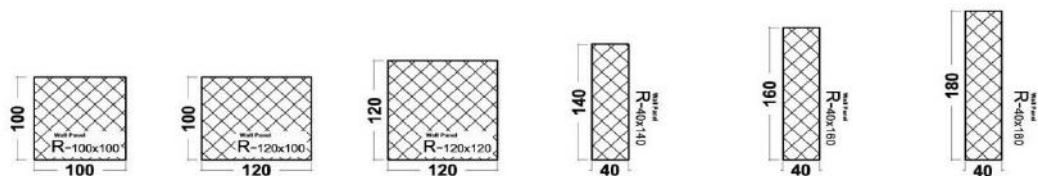

SQUERE

Ime	SQUERE	SQUERE	SQUERE	SQUERE	SQUERE	SQUERE
Oznaka	R-100x100	R-120x100	R-120x120	R-40x140	R-40x160	R-40x180
Dimenzije (LxDxH)	100x100 d.10	120x100 d.10	120x120 d.10	40x140 d.10	40x160 d.10	40x180 d.10
Usnje CAT300	485	566				
Tkanine BASIC	336	377	423	322	347	382