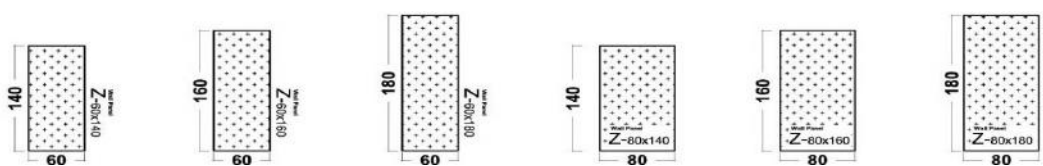

Ime	ADDA	ADDA	ADDA	ADDA	ADDA	ADDA
Oznaka	Z-60x140	Z-60x160	Z-60x180	Z-80x140	Z-80x160	Z-80x180
Dimenzije (LxDxH)	60x140 d.10	60x160 d.10	60x180 d.10	80x140 d.10	80x160 d.10	80x180 d.10
Usnje CAT300						
Tkanine BASIC	391	421	474	462	494	527