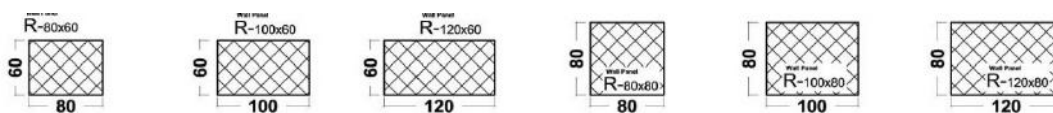

### OPTIONS

Drilling of installation openings is possible only in the central zones of the panel.

Dimenzije and positions must be drawn precisely.

The price of installing the opening is:

**138**

Ime	SQUERE	SQUERE	SQUERE	SQUERE	SQUERE	SQUERE
Oznaka	R-40x40	R-60x40	R-80x40	R-100x40	R-120x40	R-60x60
Dimenzije (LxDxH)	40x40 d.10	60x40 d.10	80x40 d.10	100x40 d.10	120x40 d.10	60x60 d.10
Usnje CAT300	159	193	232	276	306	244
Tkanine BASIC	129	150	173	198	214	186