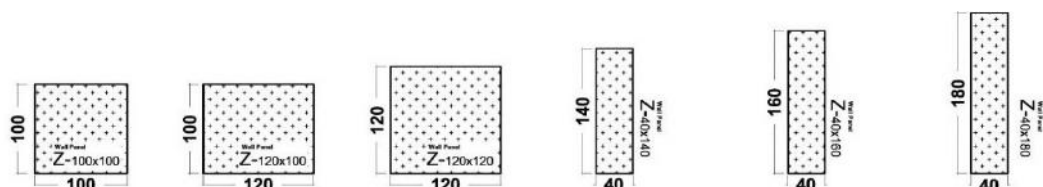

ADDA

Ime	ADDA	ADDA	ADDA	ADDA	ADDA	ADDA
Oznaka	Z-100x100	Z-120x100	Z-120x120	Z-40x140	Z-40x160	Z-40x180
Dimenzije (LxDxH)	100x100 d.10	120x100 d.10	120x120 d.10	40x140 d.10	40x160 d.10	40x180 d.10
Usnje CAT300	414	481				
Tkanine BASIC	320	352	389	324	347	393