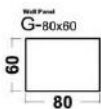

SMOOTH

Ime	SMOOTH	SMOOTH	SMOOTH	SMOOTH	SMOOTH	SMOOTH
Oznaka	G-60x60	G-80x80	G-100x60	G-120x60	G-80x80	G-100x80
Dimenzije (LxDxH)	60x60 d.10	80x60 d.10	100x60 d.10	120x60 d.10	80x80 d.10	100x80 d.10
Usnje CAT300	179	193	260	288	271	322
Tkanine BASIC	129	124	168	175	182	207