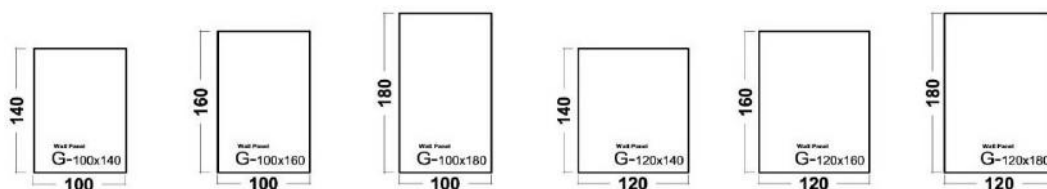

Ime	SMOOTH	SMOOTH	SMOOTH	SMOOTH	SMOOTH	SMOOTH
Oznaka	G-100x140	G-100x160	G-100x180	G-120x140	G-120x160	G-120x180
Dimenzije (LxDxH)	100x140 d.10	100x160 d.10	100x180 d.10	120x140 d.10	120x160 d.10	120x180 d.10
Usnje CAT300						
Tkanine BASIC	331	363	402	370	409	423