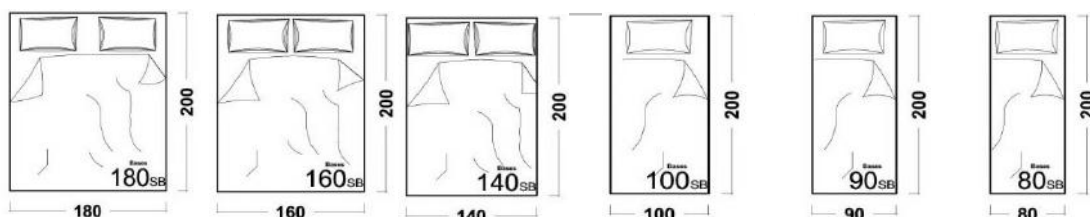

Ime	BASE 180 SB	BASE 160 SB	BASE 140 SB	BASE 100 SB	BASE 90 SB	BASE 80 SB
Oznaka	B-180 SB	B-160 SB	B-140 SB	B-100 SB	B-90 SB	B-80 SB
Dimenzije (LxDxH)	180x200 h.35	160x200 h.35	140x200 h.35	100x200 h.36	90x200 h.36	80x200 h.36
Usnje CAT300						
Tkanine BASIC	1.067	984	906	745	718	685